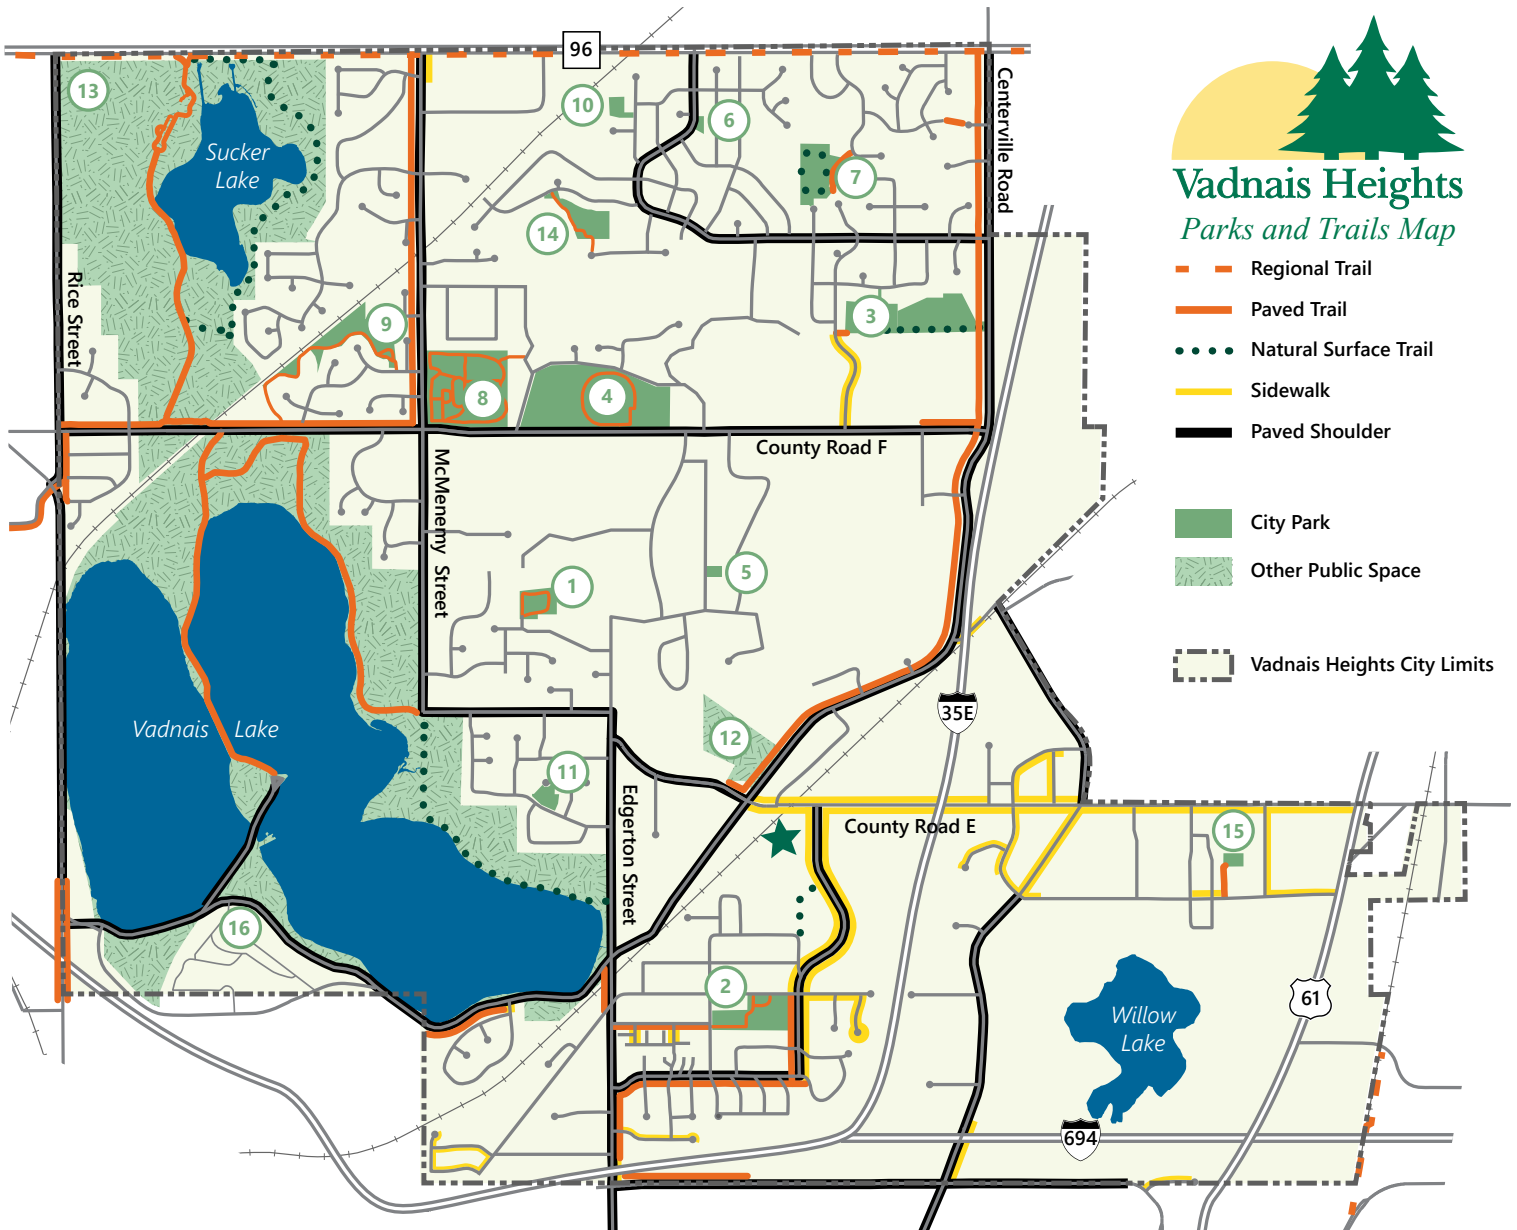

Vadnais Heights Parks and Trails Map

- Regional Trail
- Paved Trail
- Natural Surface Trail
- Sidewalk
- Paved Shoulder
- City Park
- Other Public Space
- Vadnais Heights City Limits

1. Bear Park 465 Bear Avenue S	5. Elmwood Park 3892 Elmwood Street	9. Lily Pond Park 325 Lily Pond Lane	13. Vadnais-Sucker Lake Regional Park
2. Berwood Park 780 Berwood Avenue	6. Greenhaven Park 4470 Greenhaven Drive	10. Morningside Park 4485 Morningside Avenue	14. Westfield Park 520 Westfield Lane
3. Bridgewood Park 4224-1/2 Bridgewood Terrace	7. Heritage Park 4345 Heritage Drive	11. Oak Creek Park 485 Oak Creek Drive S	15. Wolters Park 1351 Willow Lake Boulevard
4. Community Park 641 County Road F East	8. Kohler Meadows Park 365 County Road F East	12. Vadnais Elem. School 3645 Centerville Road	16. AFSA High School 100 Vadnais Boulevard

City Hall & South Fire Station & Food Scraps Collection
800 East County Road E 3595 Arcade Street