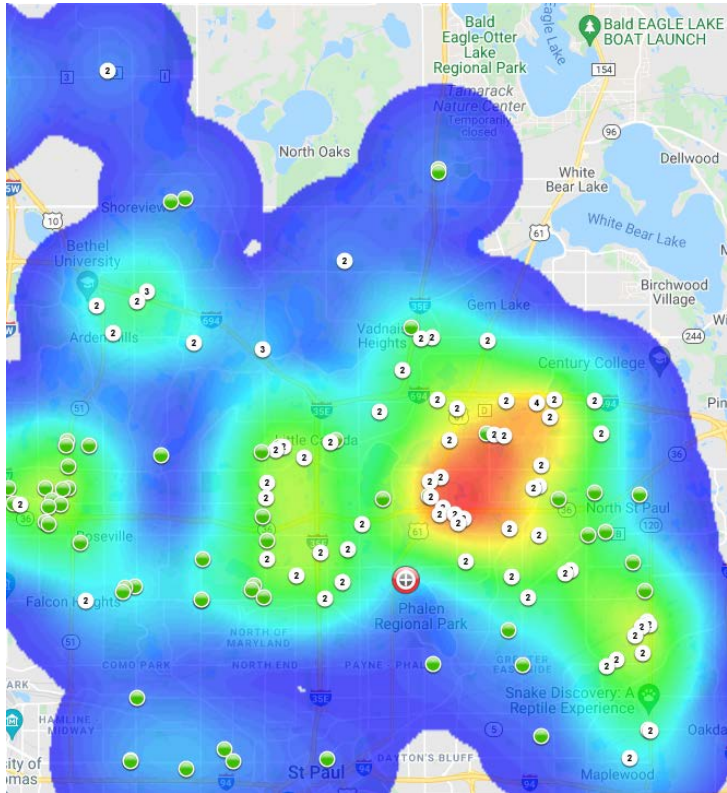

Ramsey County Sheriff's Office Contract Cities Update

Auto Thefts – January 2022

Auto thefts continue to be a significant issue throughout Ramsey County in 2022

In January 2022, 26 motor vehicles were reported stolen to the Sheriff's Office which is an increase of 29% over 2021 monthly averages. The accompanying heat maps show the locations, density, time of day and day of week for January auto thefts in all of Ramsey County. The warmer colors indicate the highest concentrations of vehicle thefts in terms of location, day of week and time.

*Reporting Agency data included in the Heat Maps represent all Ramsey County Police Agencies except Saint Paul

To combat the significant rise in auto theft, the Ramsey County Attorney's office has partnered with the Ramsey County Sheriff's Office in 2021 to form the Ramsey County Youth Auto Theft Intervention Project. As part of this effort Sheriff Fletcher created the Carjacking and Auto Theft Unit in September 2021 utilizing grant funding.

The Ramsey County Youth Auto Theft Intervention Project is taking the approach used in Group Violence Intervention, also known as focused deterrence. The idea is that a relatively small number of people are involved in violence, and that stopping them can lead to increased safety for the individuals involved and the community as a whole.

CAT team investigators, working tirelessly throughout Ramsey County, arrested 50 juveniles and 12 adults for auto theft or carjacking between September 2021 and January 18, 2022. The Sheriff's Office recovered 112 stolen vehicles during that time.