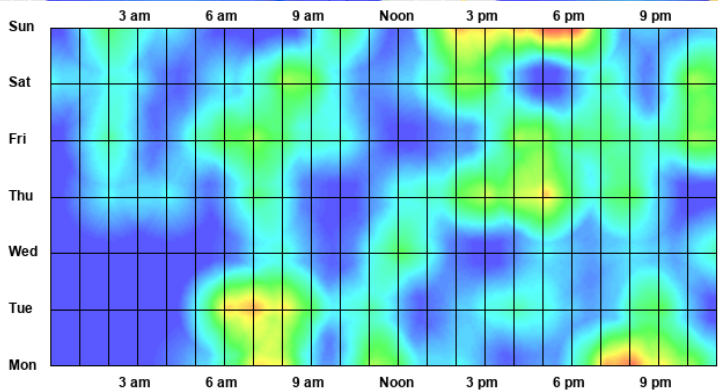

Ramsey County Sheriff's Office Contract Cities Update

Auto Thefts – January 2022

Auto thefts continue to be a significant issue throughout Ramsey County in 2022

In January 2022, 26 motor vehicles were reported stolen to the Sheriff's Office which is an increase of 29% over 2021 monthly averages. The accompanying heat maps show the locations, density, time of day and day of week for January auto thefts in all of Ramsey County. The warmer colors indicate the highest concentrations of vehicle thefts in terms of location, day of week and time.

*Reporting Agency data included in the Heat Maps represent all Ramsey County Police Agencies except Saint Paul

To combat the significant rise in auto theft, the Ramsey County Attorney's office has partnered with the Ramsey County Sheriff's Office in 2021 to form the Ramsey County Youth Auto Theft Intervention Project. As part of this effort Sheriff Fletcher created the Carjacking and Auto Theft Unit in September 2021 utilizing grant funding.

The Ramsey County Youth Auto Theft Intervention Project is taking the approach used in Group Violence Intervention, also known as focused deterrence. The idea is that a relatively small number of people are involved in violence, and that stopping them can lead to increased safety for the individuals involved and the community as a whole.

CAT team investigators, working tirelessly throughout Ramsey County, arrested 50 juveniles and 12 adults for auto theft or carjacking between September 2021 and January 18, 2022. The Sheriff's Office recovered 112 stolen vehicles during that time.