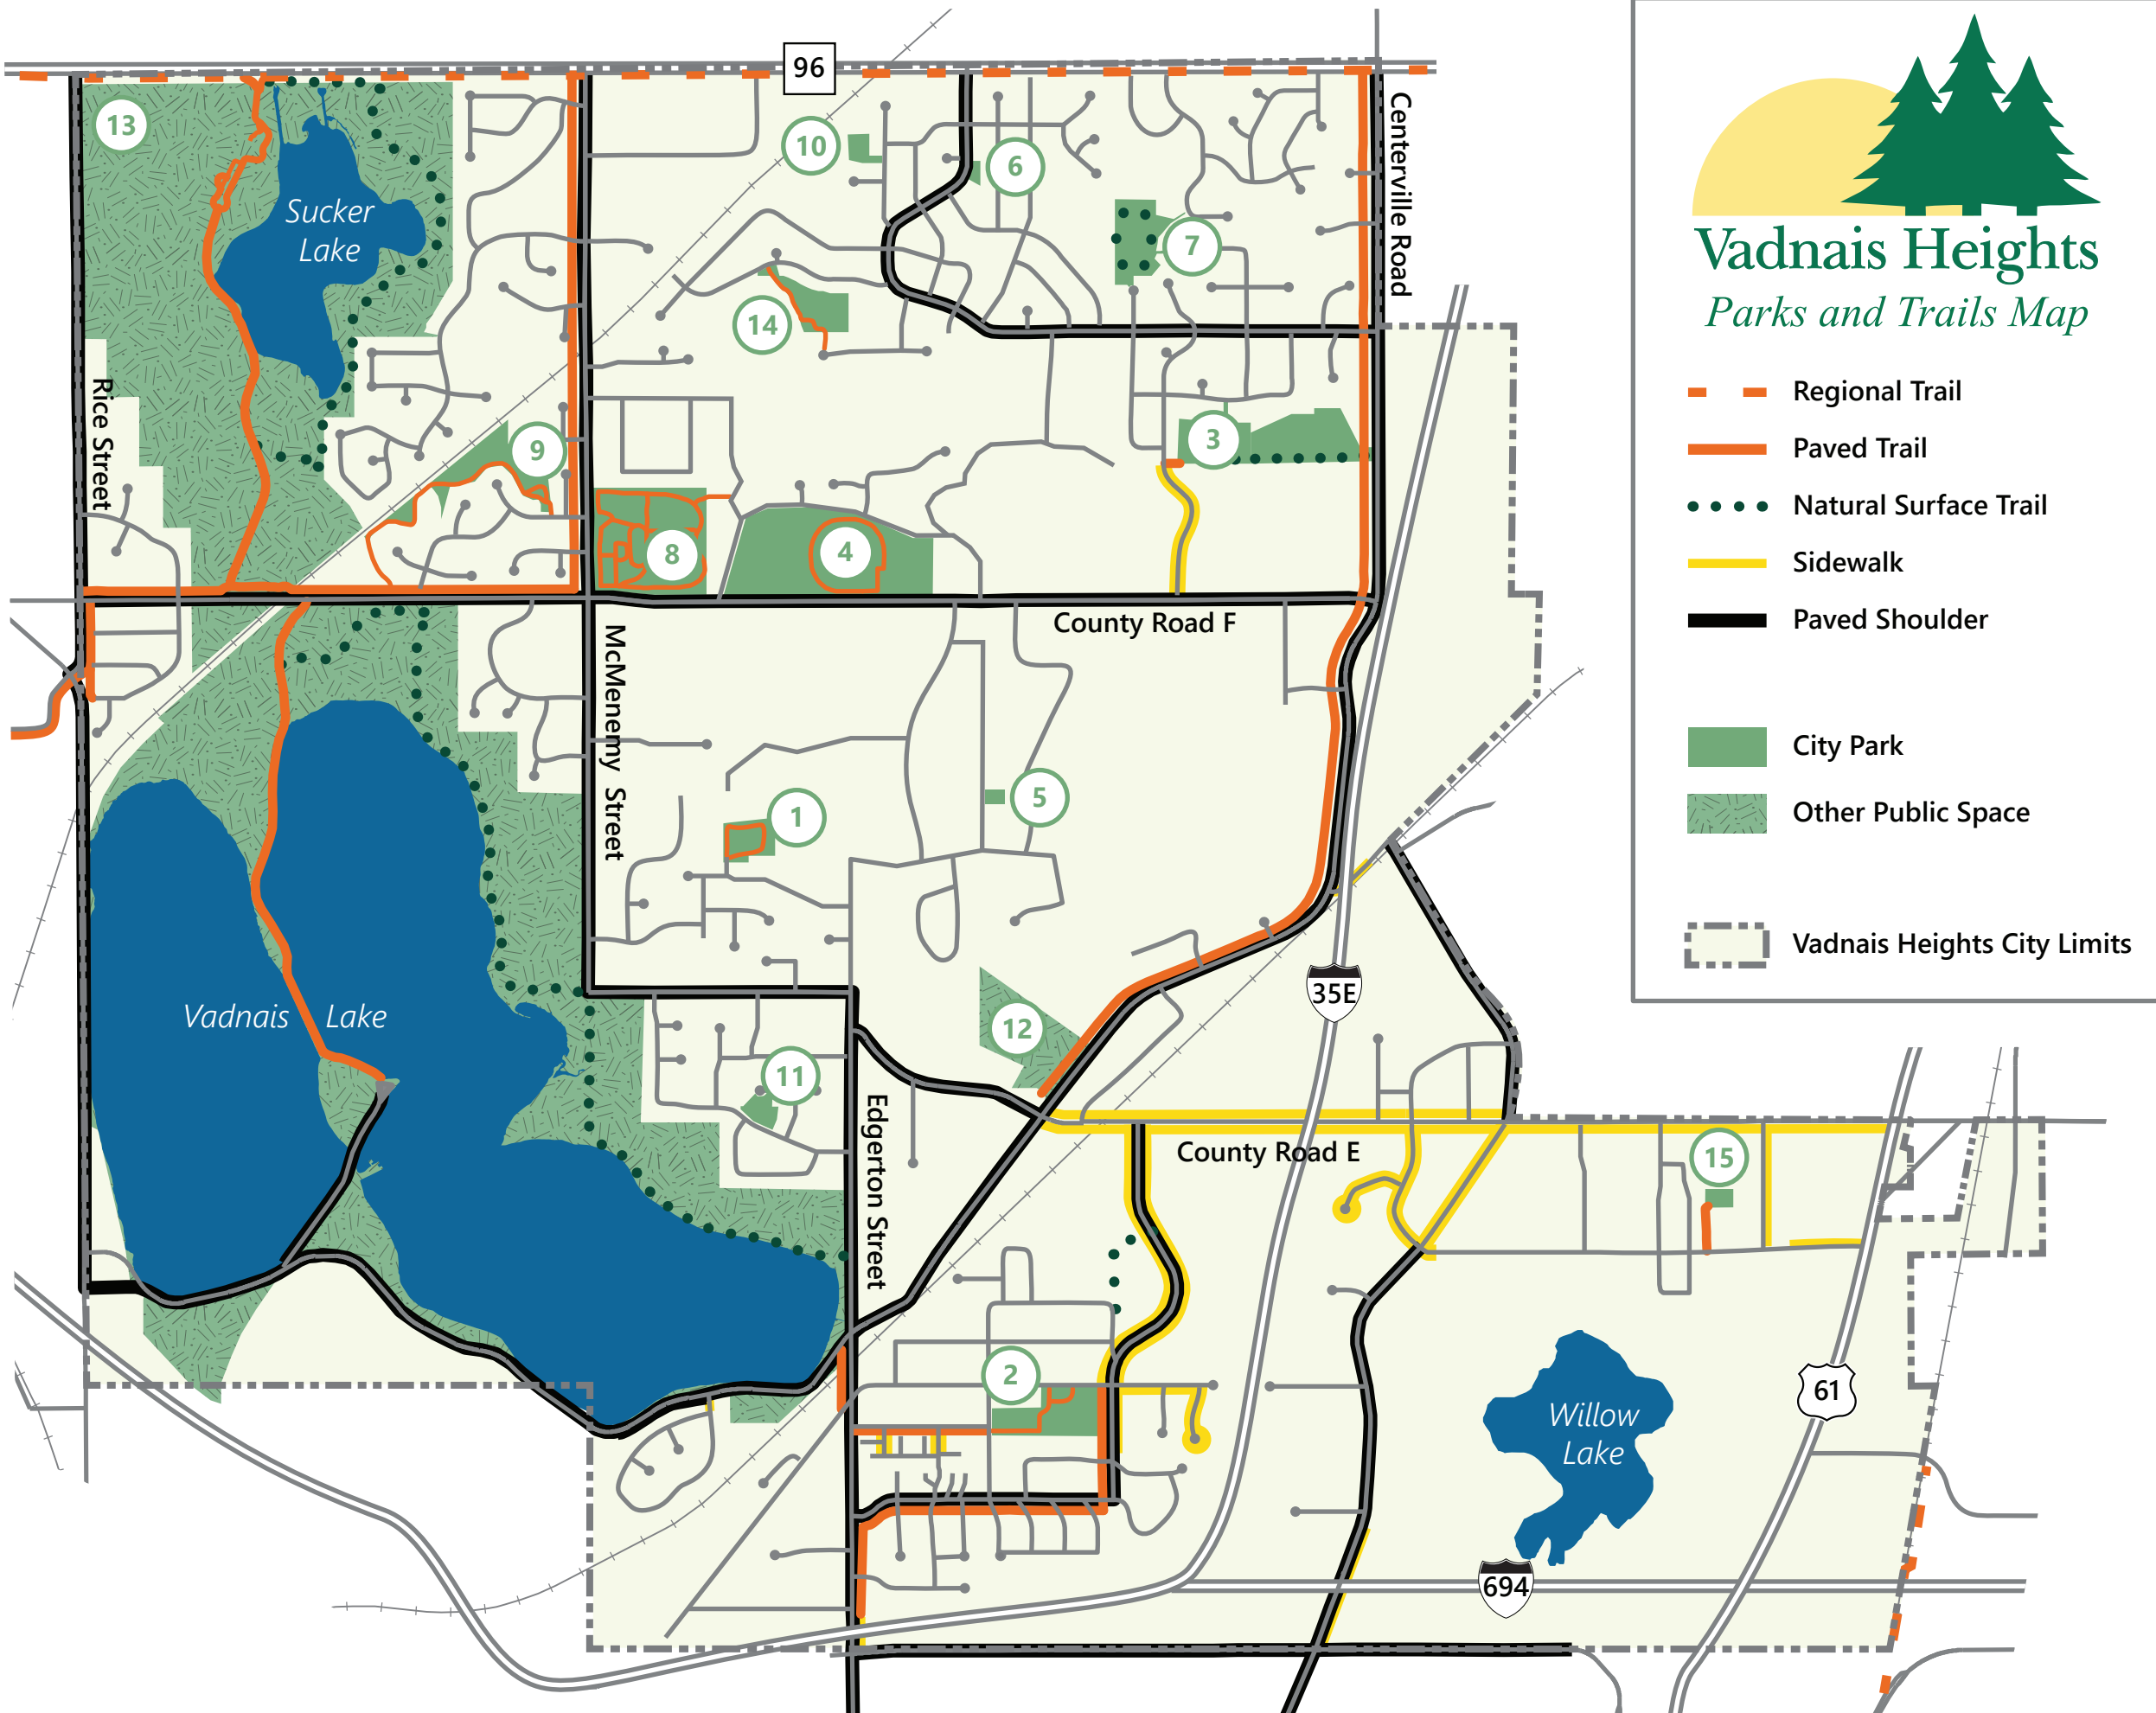

Vadnais Heights *Parks and Trails Map*

- Regional Trail
- Paved Trail
- Natural Surface Trail
- Sidewalk
- Paved Shoulder
- City Park
- Other Public Space
- Vadnais Heights City Limits

1. Bear Park
465 Bear Avenue S

2. Berwood Park
780 Berwood Avenue

3. Bridgewood Park
4224-1/2 Bridgewood Terrace

4. Community Park
641 County Road F East

5. Elmwood Park
3892 Elmwood Street

6. Greenhaven Park
4470 Greenhaven Drive

7. Heritage Park
4345 Heritage Drive

8. Kohler Meadows Park
365 County Road F East

9. Lily Pond Park
325 Lily Pond Lane

10. Morningside Park
4485 Morningside Avenue

11. Oak Creek Park
485 Oak Creek Drive S

12. Vadnais Elem. School
3645 Centerville Road

13. Vadnais-Sucker Lake
Regional Park

14. Westfield Park
520 Westfield Lane

15. Wolters Park
1351 Willow Lake Boulevard

16. AFSA High School
100 Vadnais Boulevard