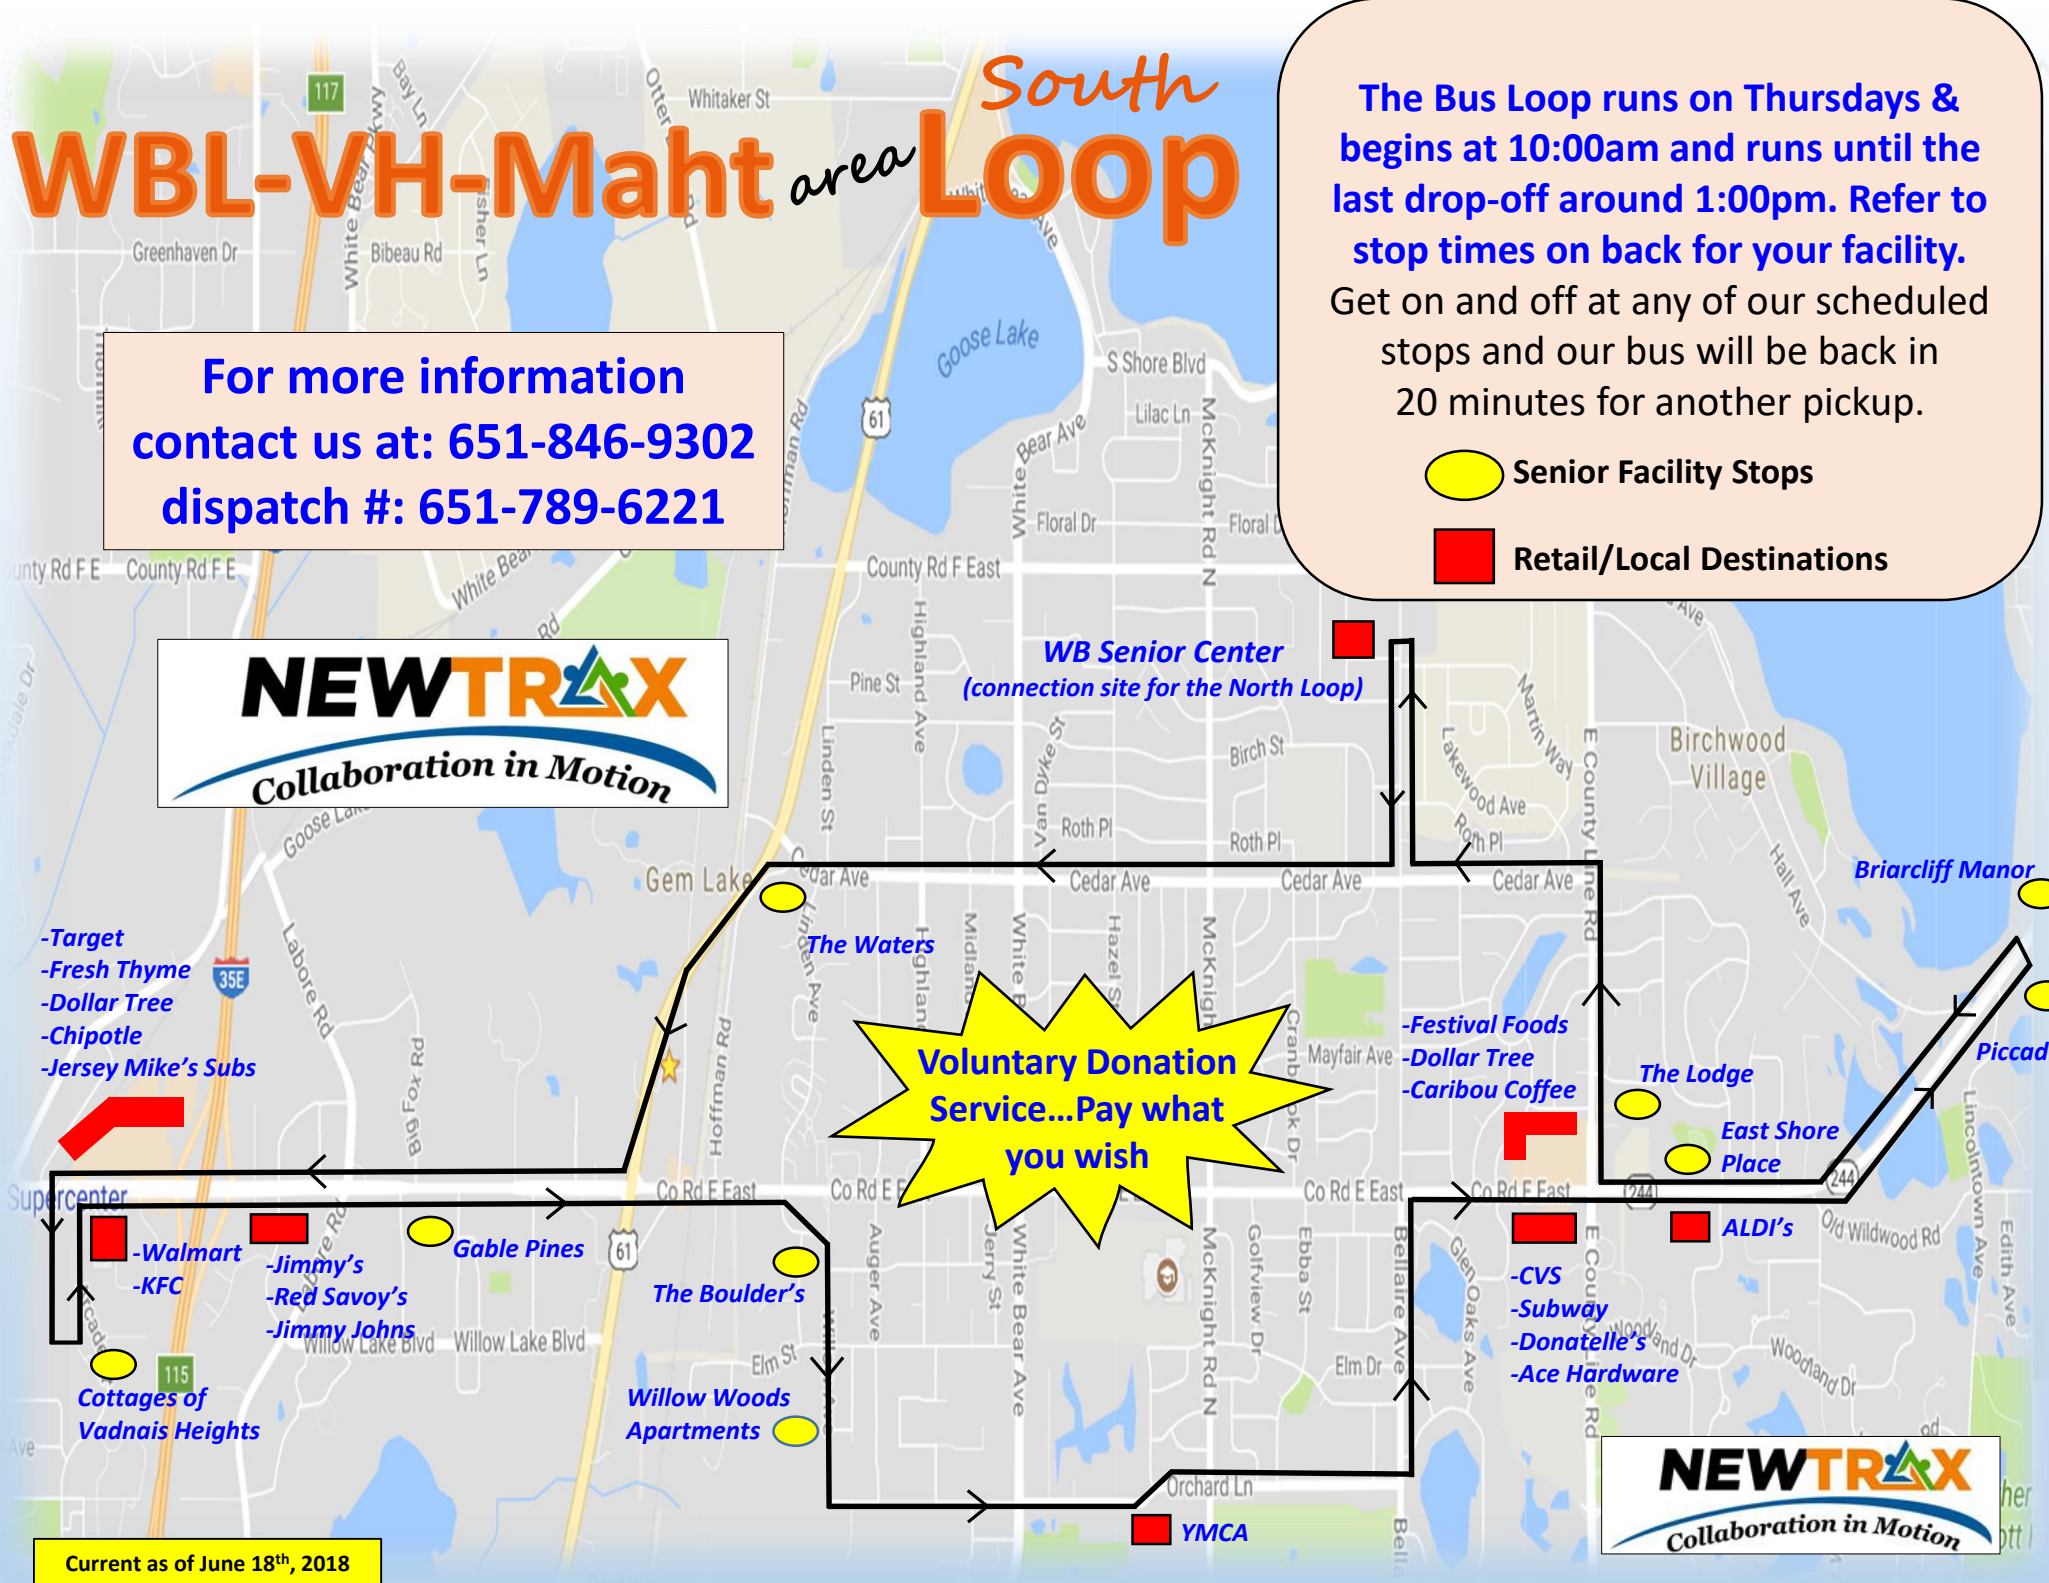

# WBL-VH-Maht *area* South Loop

For more information  
 contact us at: 651-846-9302  
 dispatch #: 651-789-6221

The Bus Loop runs on Thursdays & begins at 10:00am and runs until the last drop-off around 1:00pm. Refer to stop times on back for your facility. Get on and off at any of our scheduled stops and our bus will be back in 20 minutes for another pickup.

-  Senior Facility Stops
-  Retail/Local Destinations

**Voluntary Donation Service...Pay what you wish**

- Target
- Fresh Thyme
- Dollar Tree
- Chipotle
- Jersey Mike's Subs

- Walmart
- KFC
- Jimmy's
- Red Savoy's
- Jimmy Johns

# WBL-VH-MAHT <sup>area</sup> South Loop

On **Thursdays** this fixed route loop will service the south end of the WBL-VH-MAHT area communities near the **County Road E** corridor. From restaurants to retail to grocery to our local WBL Senior Center, the bus circular will provide a safe and convenient way to get about town. Come aboard to take care of your errands or just take a ride to stop and get a cup of coffee. See our schedule below for stop times and locations...

Times in GREEN are for pickups from senior facilities to travel to retail/restaurant locations.

Times in RED are ONLY designated for return drop-offs at senior facility locations

Times in WHITE are for drop-offs & pickups at retail locations